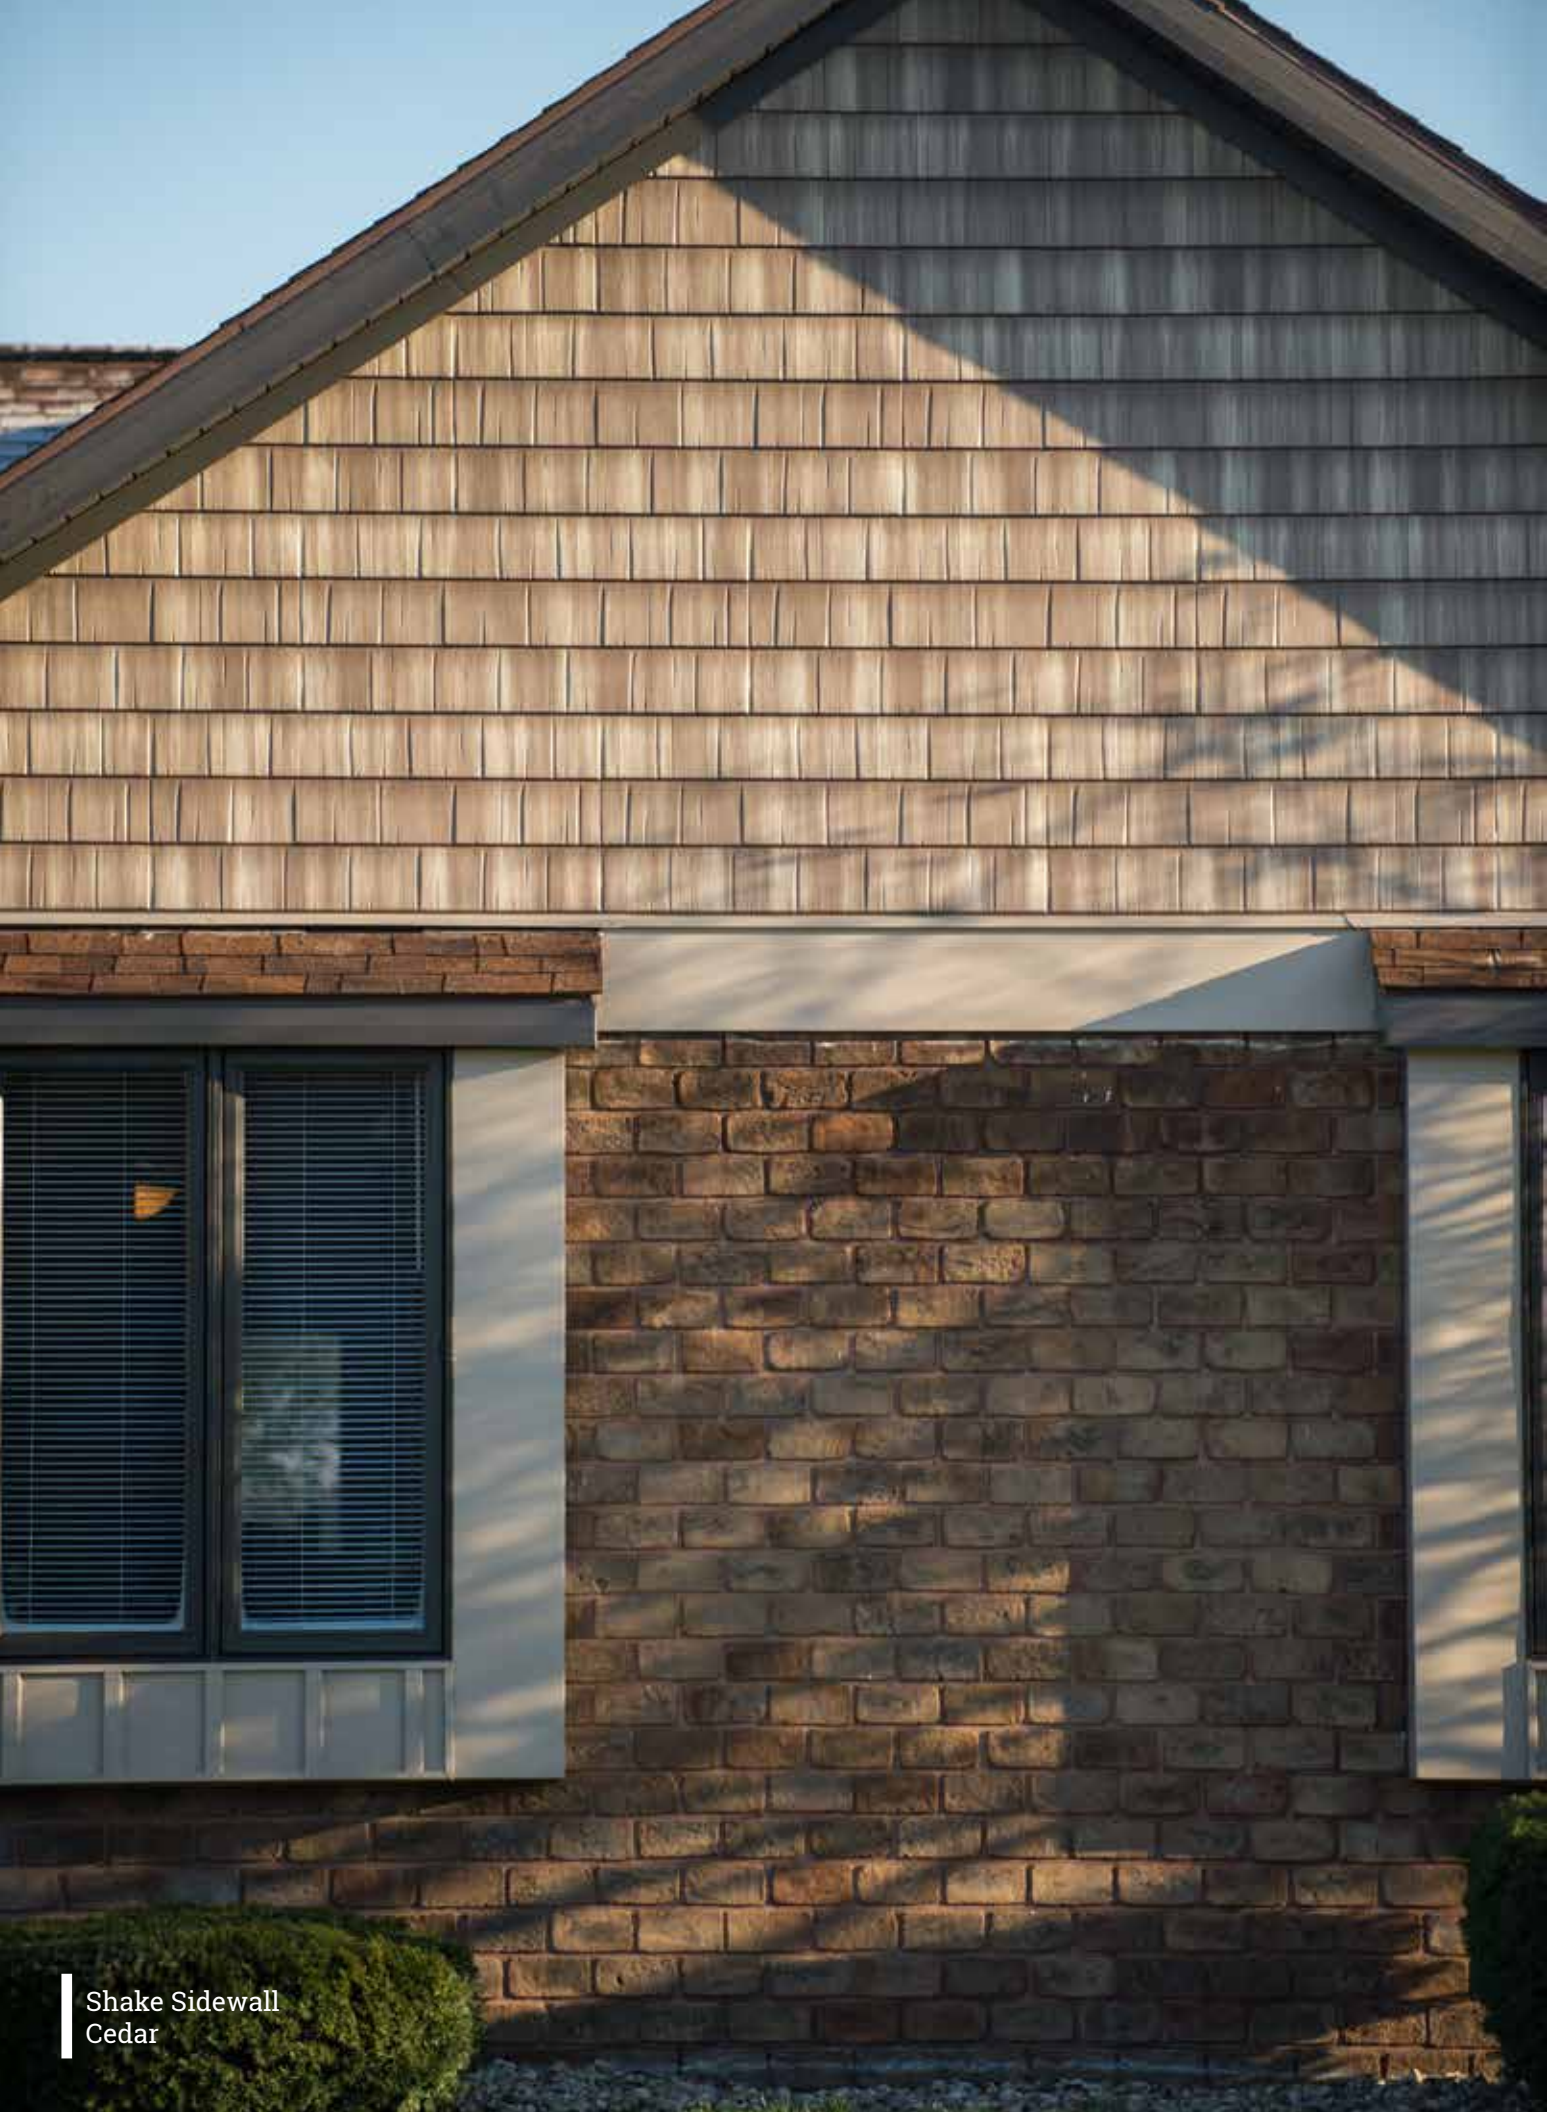

Shake Sidewall
Cedar